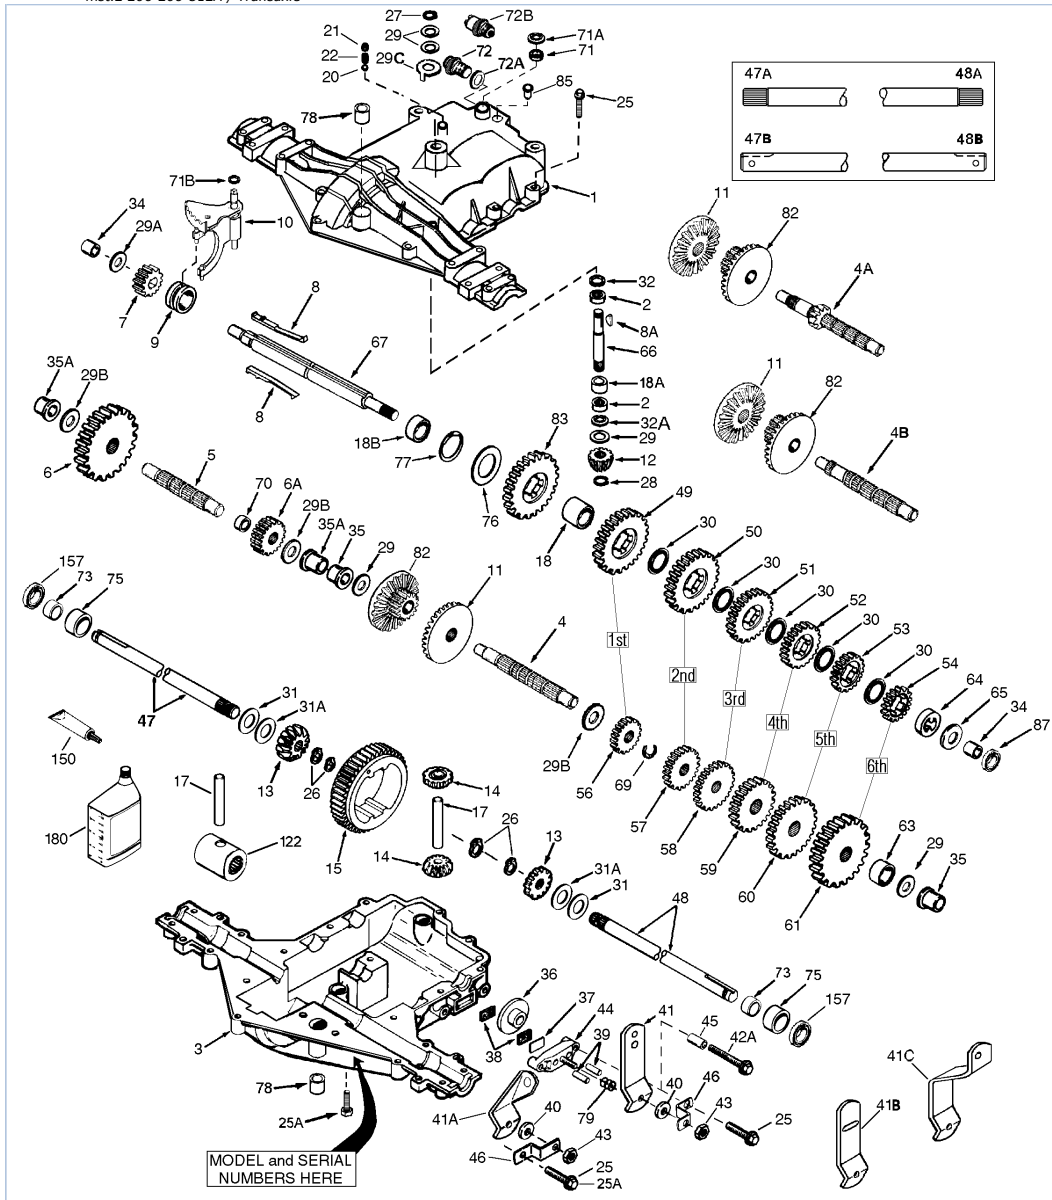

mst.2 206-206-512A / Transaxle

Part List

mst.2 206-206-512A / Transaxle

REF #	ITEM #	DESCRIPTION	QTY	REMARK
1	772143	Transaxle Cover	1	
2	780086A	Needle Bearing 5/8" ID	2	
3	770128	Transaxle Case	1	
4B	776406	Countershaft	1	
5	776409	Output Shaft	1	
6	778364	Spur Gear (38 teeth)	1	
6A	778365	Spur Gear (15 teeth-steel)	1	
7	778330	Spur Gear (11 teeth-steel)	1	
8	792136A	Shift Key	2	
9	784352	Shift Collar	1	
10	784378	Shift Rod & Fork	1	
11	778334	Bevel Gear (30 teeth)	1	
12	778309	Input Bevel Pinion (13 teeth)	1	
13	778221	Bevel Gear (16 teeth)	2	
14	778068	Bevel Pinion (16 teeth)	2	
15	778312A	Ring Gear (43 teeth)	1	
17	786139	Drive Pin	1	
18	786102	Spacer	1	
20	792077A	Ball 5/16" dia	1	
21	792078	Set Screw 3/8-16 x 3/8"	1	
22	792079	Spring	1	
25	792073A	Screw 1/4-20 x 1-1/4"	16	
25A	792177	Screw 1/4-20 x 1-3/8"	2	
26	792125	Retaining Ring (pkg of 2)	4	
27	792035	Retaining Ring	1	
28	788040	Retaining Ring	1	
29	780072	Washer	4	
29A	780160	Washer	1	
29B	780051	Thrust Washer (.762 ID)	2	
30	780108	Washer	5	
31	780001	Washer (.056 wide) (USE AS NEEDED)	2	
31A	780195	Flat Washer (.062 wide)	2	
32	788083	Oil Seal 5/8"	1	
34	780194	Bushing 9/16"	2	
35	780193	Flanged Bushing 5/8" ID	2	
35A	780197	Flanged Bushing 3/4"	2	
36	790075	Brake Disk	1	
37	790007	Brake Pad Plate	1	
38	799021	Brake Pad (pkg of 2)	2	
39	786026	Dowel Pin	2	
40	792076A	Flat washer	1	
41	790034	Brake Lever	1	
42	792073A	Screw 1/4-20 x 1-1/4"	1	
42A	792085A	Screw 1/4-20 x 2-1/4"	1	
43	792075	Locknut 5/16-24	1	
44	790025	Brake Pad Holder	1	
45	786066	Spacer	1	
46	786086	Brake Lever Bracket	1	
47	775006	Axle (12-1/2" long)	1	
48	775007	Axle (18-1/8" long)	1	
49	778356	Spur Gear (29 teeth)	1	
50	778338	Spur Gear (27 teeth)	1	
51	778354	Spur Gear (23 teeth)	1	
52	778313	Spur Gear (19 teeth)	1	
53	778350	Spur Gear (16 teeth-steel)	1	
54	778346	Spur Gear (15 teeth-steel)	1	
56	778355	Spur Gear (11 teeth-steel)	1	
57	778337	Spur Gear (13 teeth)	1	
58	778353	Spur Gear (17 teeth)	1	
59	778351	Spur Gear (21 teeth)	1	
60	778349	Spur Gear (24 teeth)	1	
61	778345	Spur Gear (25 teeth)	1	
65	780189	Washer	1	
66	776422	Input Shaft	1	
67	776396	Shifter & Brake Shaft	1	
69	792170	Retaining Ring	1	
70	786178	Spacer	1	
71	788069	Square Cut Ring	1	
71B	788092	"O" Ring	1	
76	780090	Washer	1	
77	788078A	Inverted Retaining Ring	1	